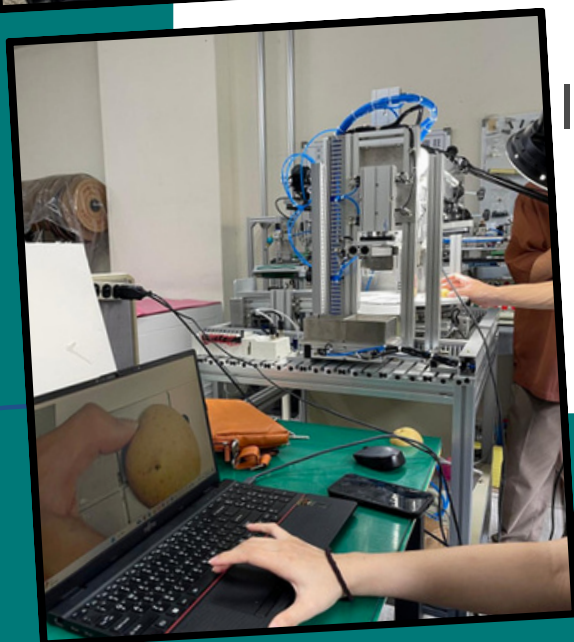

LAB WAESCO

Peneliti inovatif di Laboratorium Pengembangan Sistem Hemat Energi. Keahlian dalam pertanian berkelanjutan, pertanian presisi, dan otomatisasi. Mengembangkan solusi untuk mengurangi dampak lingkungan dan meningkatkan produktivitas. Terampil dalam mengintegrasikan energi terbarukan, sensor pintar, dan pengambilan keputusan berbasis data untuk konservasi dan efisiensi sumber daya.